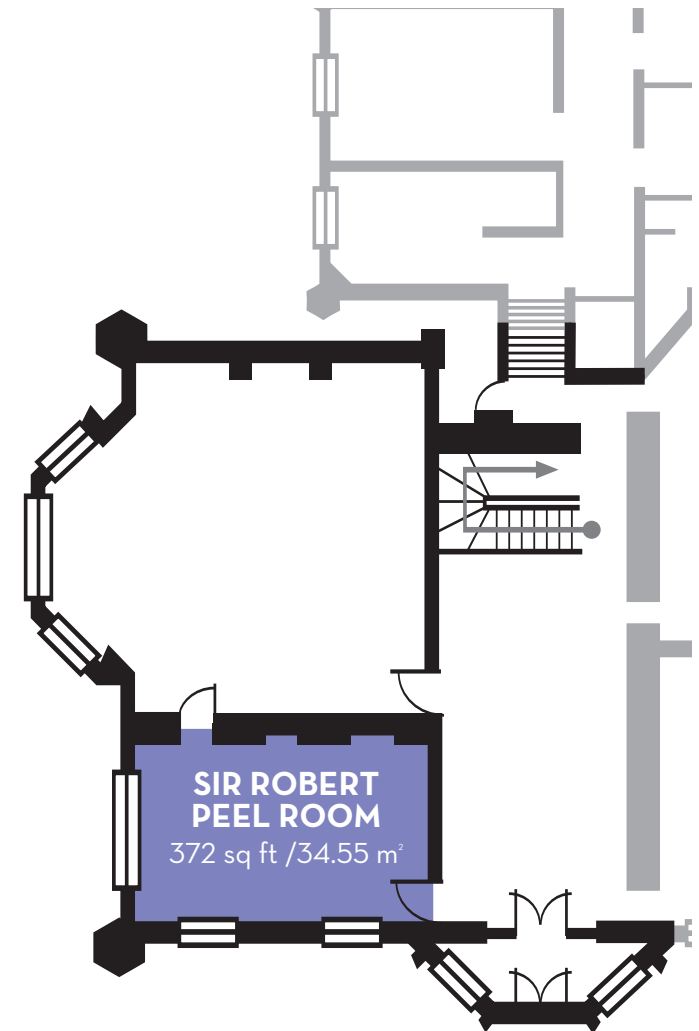

FEATURES

- State of the art audio visual facilities
- Dedicated event organiser
- Extensive on-site parking
- Stunning stately home location
- Ideal for 2 to 16 Delegates
- Views over the formal gardens