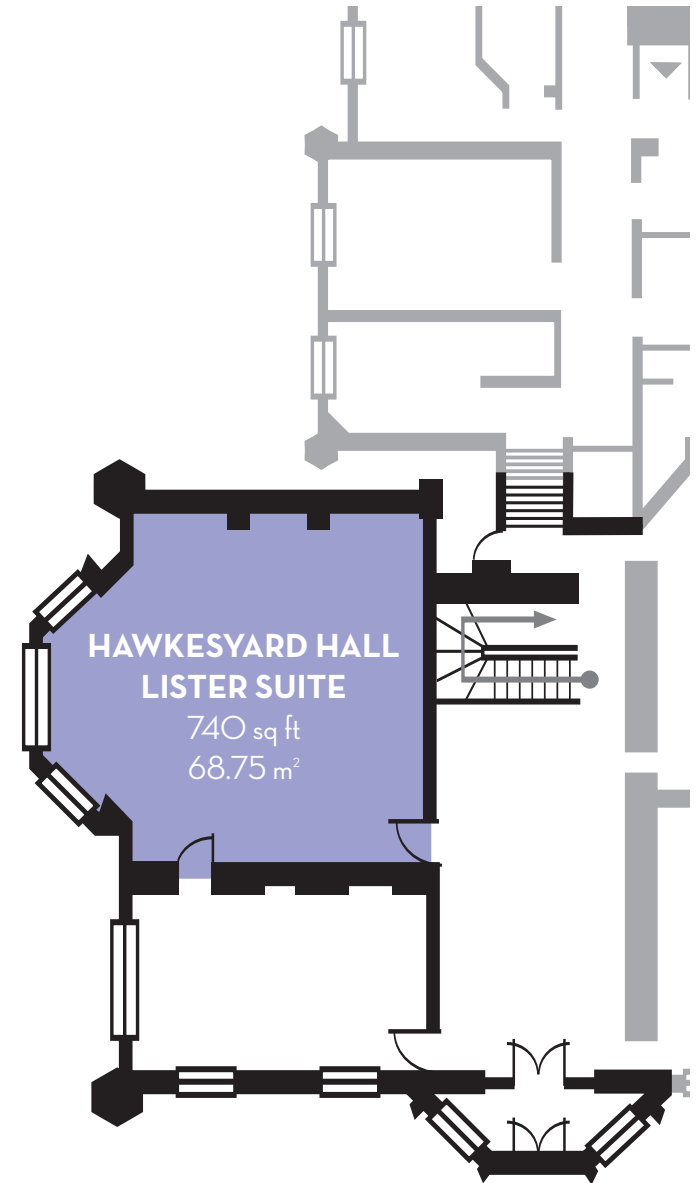

**Dinner
Dance**
100

**Hollow
Square**
48

HAWKESYARD HALL

LISTER SUITE

HAWKESYARD
ESTATE

HAWKESYARD HALL

L I S T E R S U I T E

FEATURES

- State of the art audio visual facilities
- Dedicated event organiser
- Extensive on-site parking
- Stunning stately home location
- Magnificent views over formal gardens

Theatre
80

Cabaret
42

U-Shaped
22

Classroom
24

HAWKESYARD HALL

SIR ROBERT PEEL ROOM

HAWKESYARD
ESTATE

HAWKESYARD HALL

SIR ROBERT PEEL ROOM

FEATURES

- State of the art audio visual facilities
- Dedicated event organiser
- Extensive on-site parking
- Stunning stately home location
- Ideal for 2 to 16 Delegates
- Views over the formal gardens