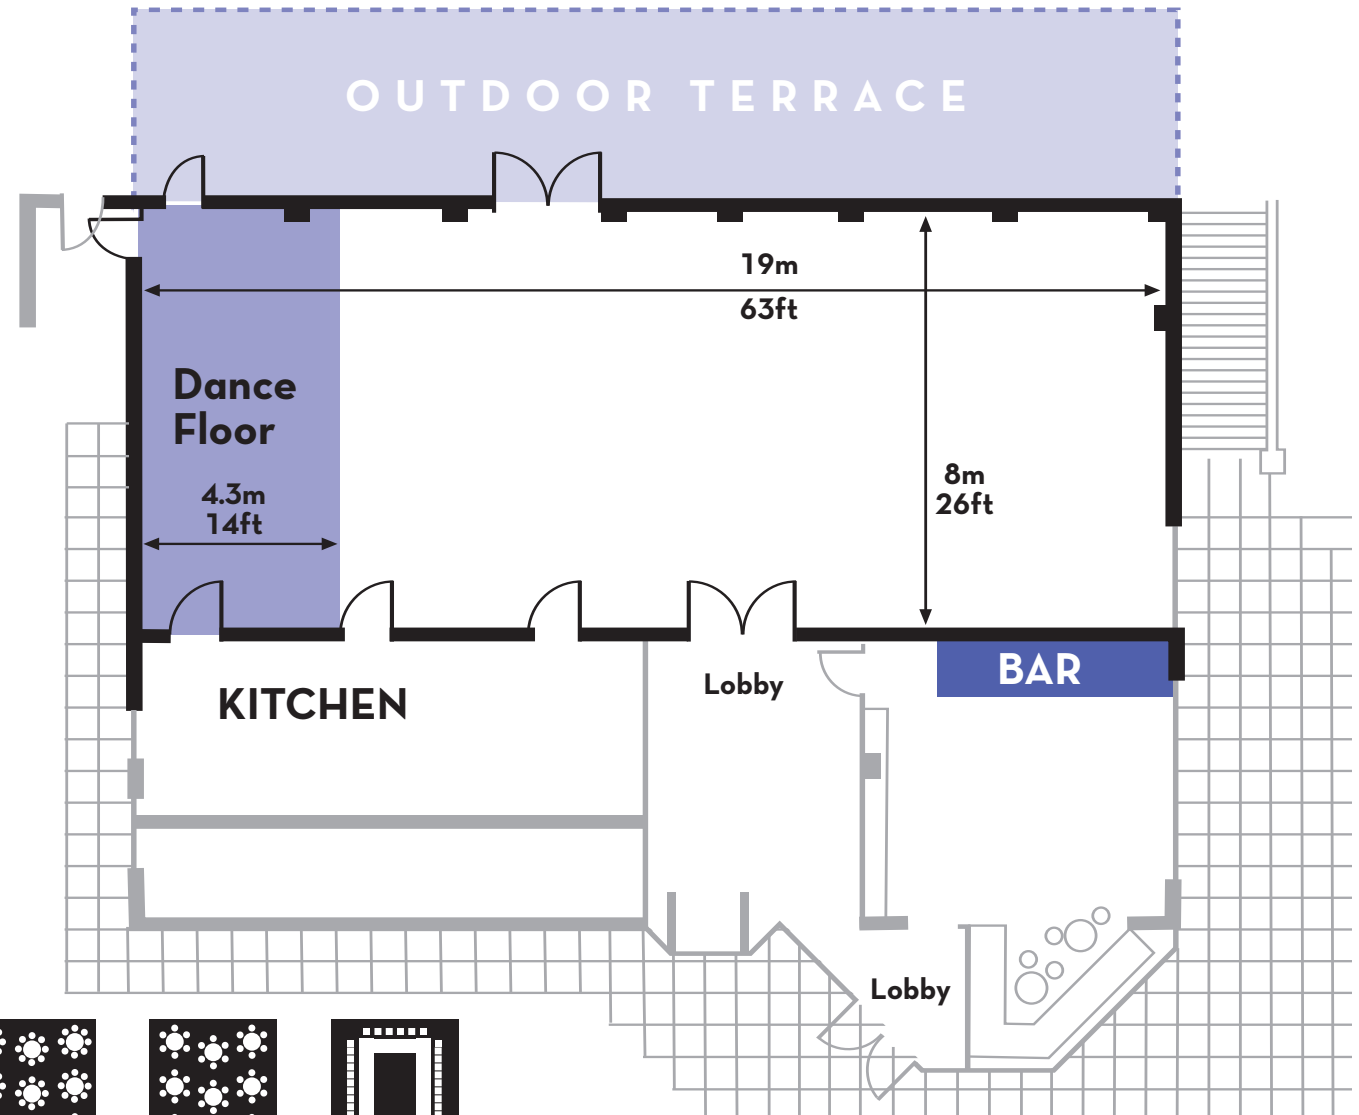

Features

- Panoramic views over the undulating golf course
- French doors leading to large outside patio area
- Fully air conditioned
- Self contained fully stocked bar
- State of the art audio visual facilities
- Dedicated event organiser
- Extensive on-site parking

HAWKESYARD
ESTATE

ST. THOMAS'S PRIORY GOLF CLUB

MANHATTAN SUITE

Theatre
120

Cabaret
72

U-Shaped
42

Classroom
36

Banquet
120

**Dinner
Dance**
100

**Hollow
Square**
48

HAWKESYARD HALL

LISTER SUITE

HAWKESYARD
ESTATE

HAWKESYARD HALL

L I S T E R S U I T E

FEATURES